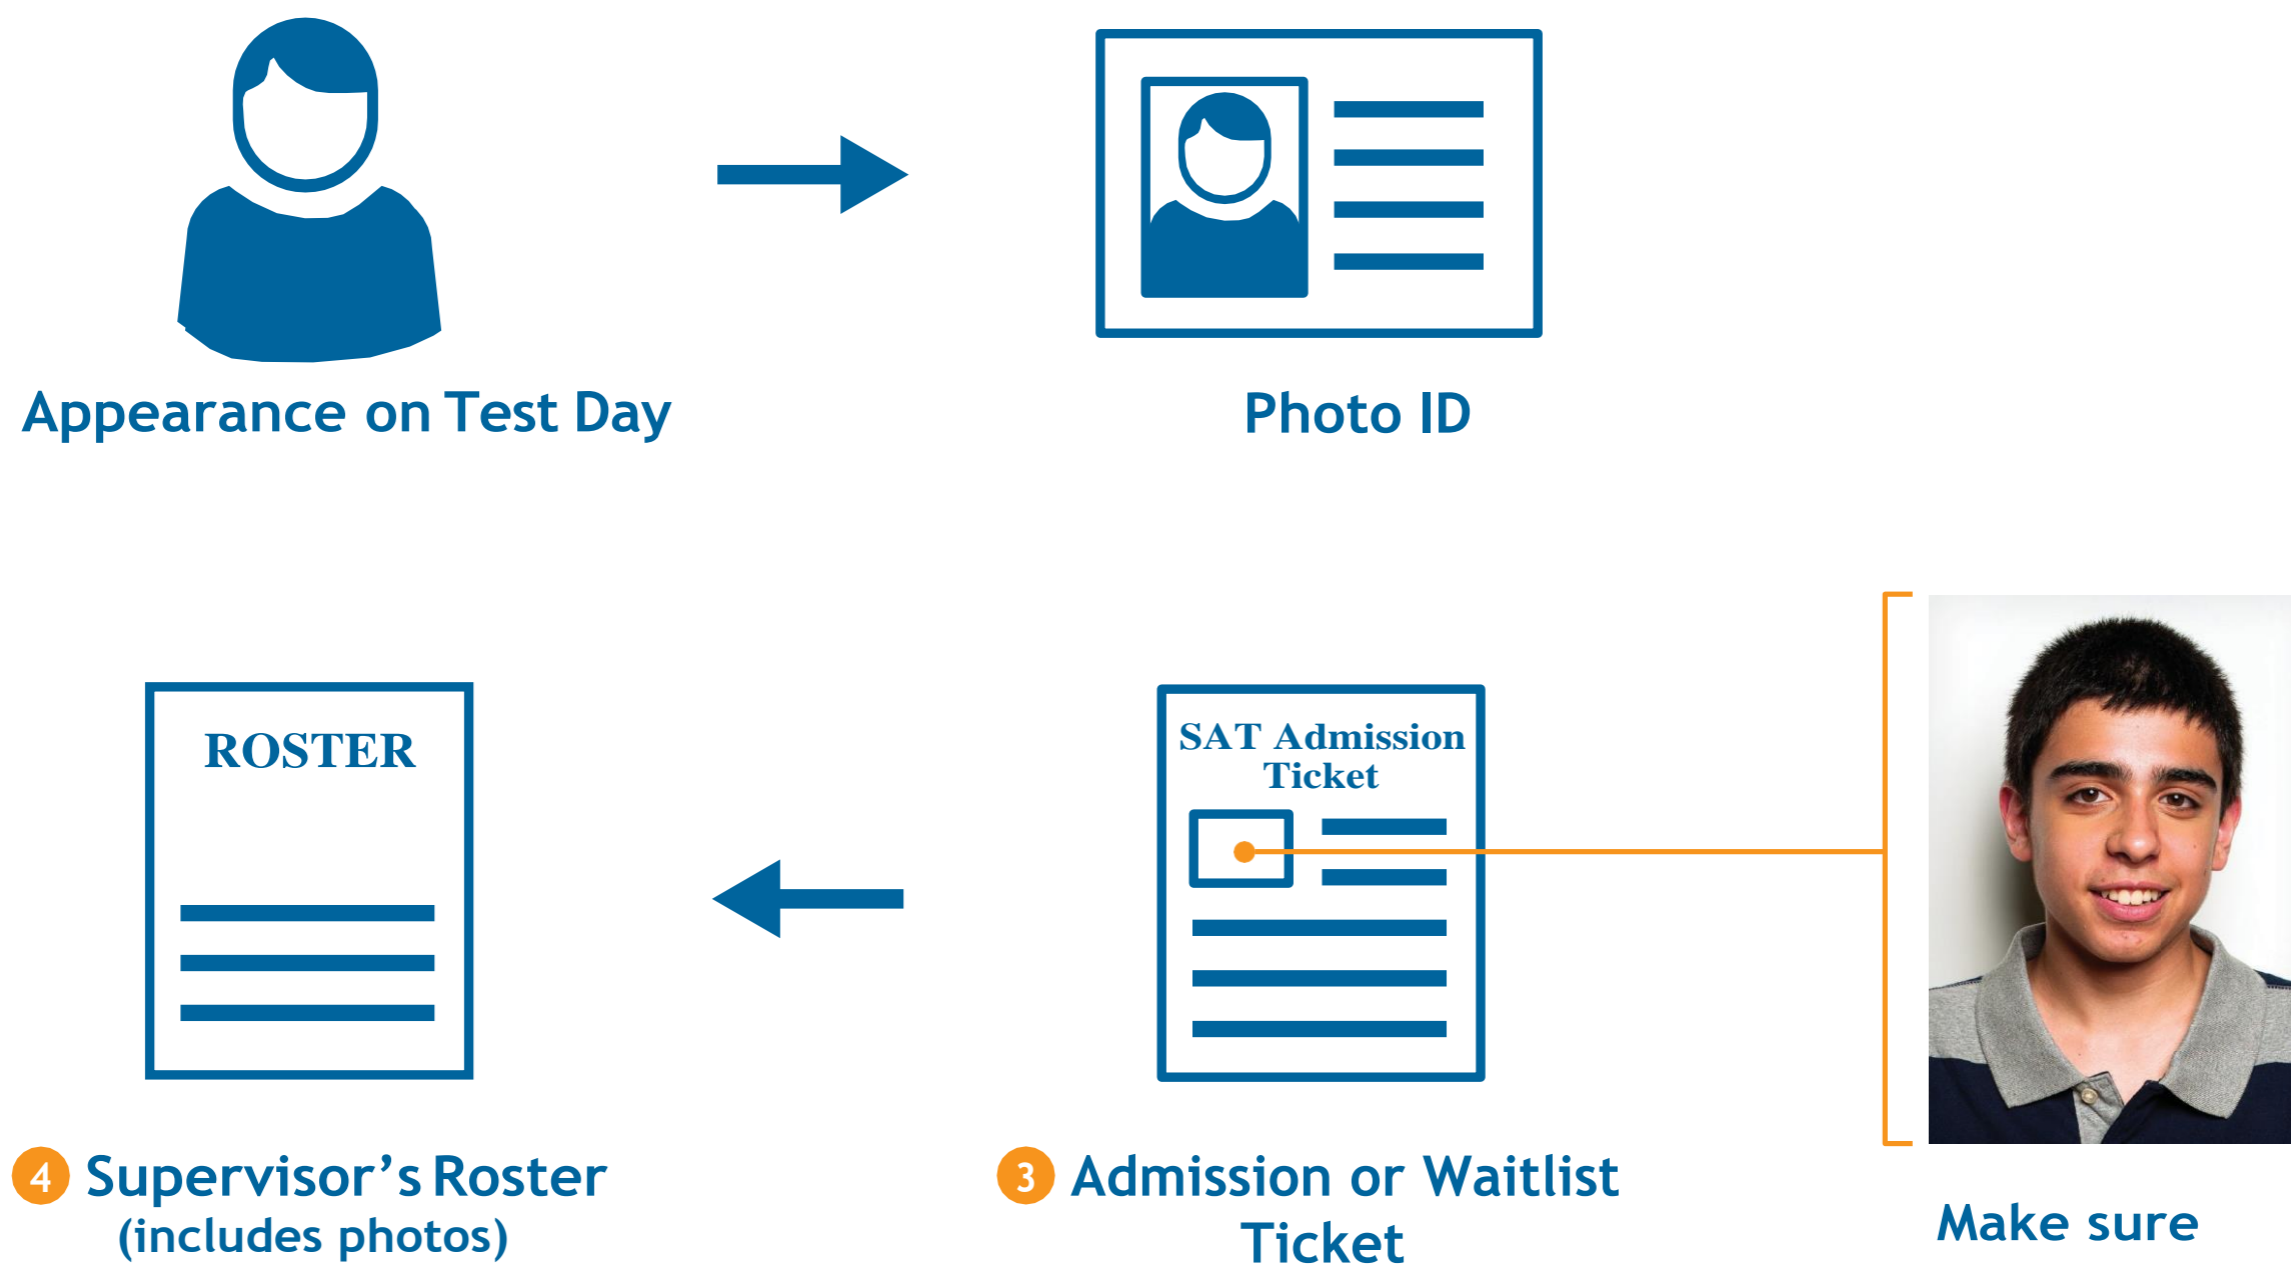

SAT[®] ID and Admission Policies

Have your ticket and photo ID ready for the test center supervisor's 4-way match!

Make sure your photograph:

- Shows only you—no other people are visible
- Shows a head-and-shoulders view with the entire face, both eyes, and hair clearly visible*
- Is properly focused, with no dark spots or shadows

* Head covering worn for religious purposes is acceptable

Don't forget these requirements:

- Printed Admission or Waitlist Ticket
- Acceptable photo identification
- Exactly matching information across all documents

Even if they know you, testing staff cannot let you test without an Admission Ticket and acceptable ID!

Learn more:

- Visit sat.org/test-day
- Check the *Student Registration Guide*