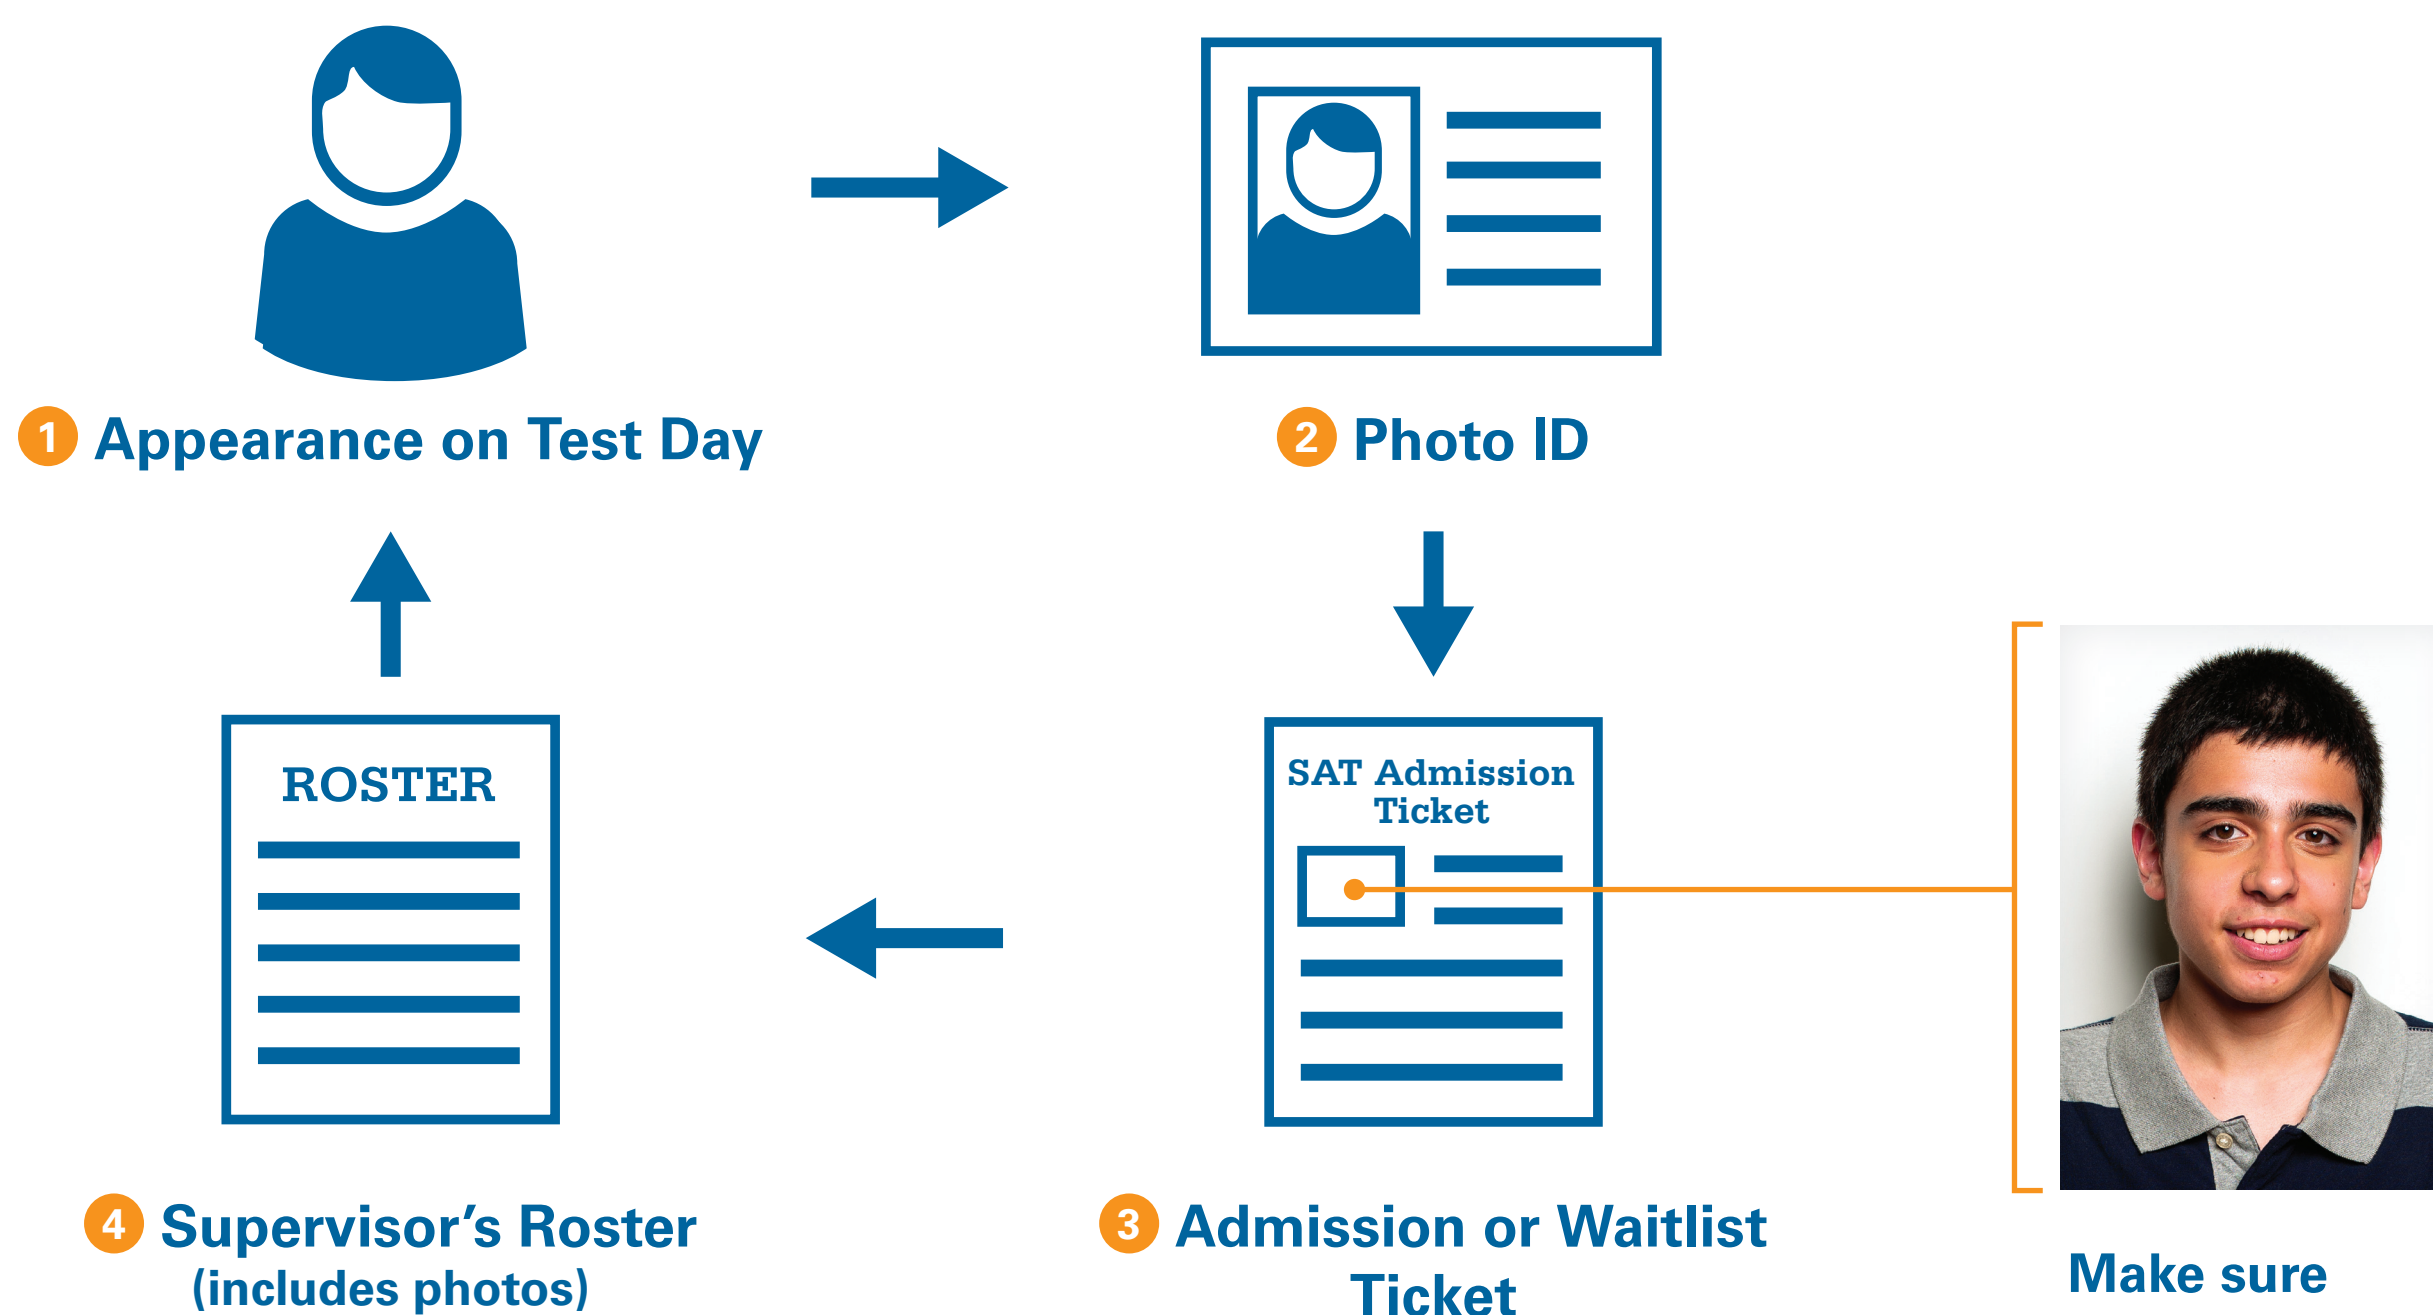

# SAT<sup>®</sup> ID and Admission Policies

Have your ticket and photo ID ready for the test center supervisor's 4-way match!

**Make sure your photograph:**

- Shows only you — no other people are visible
- Shows a head-and-shoulders view with the entire face, both eyes, and hair clearly visible\*
- Is properly focused, with no dark spots or shadows

\* Head covering worn for religious purposes is acceptable

## Don't forget these requirements:

- Printed Admission or Waitlist Ticket
- **Acceptable** photo identification
- **Exactly matching information** across all documents

Even if they know you, testing staff cannot let you test without an Admission Ticket and acceptable ID!